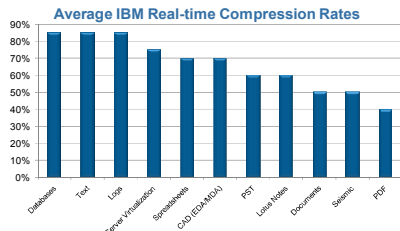

IBM Real-time Compression Appliances for NAS

STN6500 (16 x 1GigE) and STN6800 (8 x 10GigE) Real-time compression appliances for NAS, including HA pairs. No performance degradation.

Tivoli Storage Manager v6

Incremental forever backup with client-side and post-process dedup. Disk to disk backup over LAN, Disk to tape backup over FC.